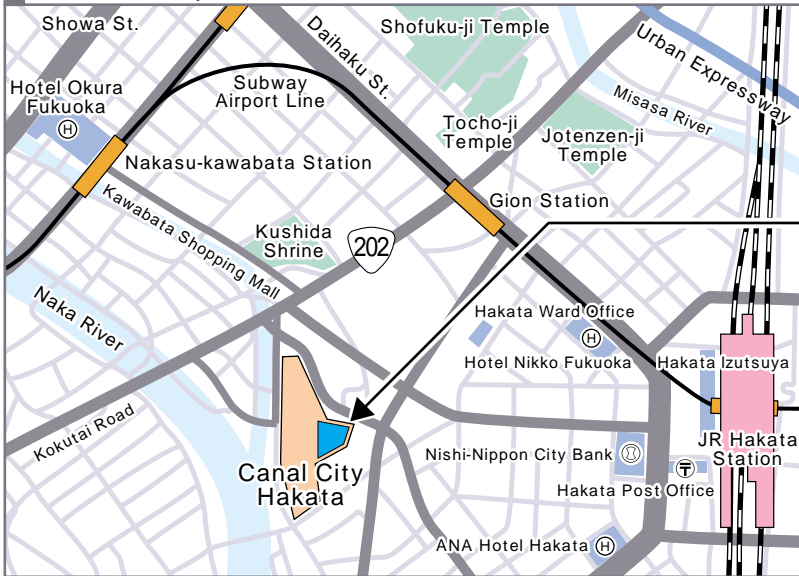

Canal City Business Center Bldg. 4F
1-2-25 Sumiyoshi, Hakata-ku, Fukuoka 812-0018
TEL 092-263-9990
FAX 092-263-9991

Guide Map

Enlarged Map

Access

On Foot

about 10 minutes 'walk
from JR Hakata Station

Hakata Exit Go straight on Hakata Station Road (between Nishi-Nippon City Bank and Fukuoka Bank) Turn left at the intersection in front of Hakata Police Station Canal City Hakata (in front of Washington Hotel)

about 10 minutes 'walk
from Subway
Nakasu-kawabata Station

Subway Nakasu-kawabata Station, Exit No.5
Go straight on Kawabata Shopping Mall
Take an escalator at the end of the Mall
Canal City Hakata (in front of HMV on second floor)

By Car

Canal City Hakata has an aboveground parking lot(5 ~ 8F) and an underground parking lot(B2F). To our office, please use the north entrance, park at the underground lot and go up to the 4th floor by an elevator for Business Center Bldg. in the middle of F zone