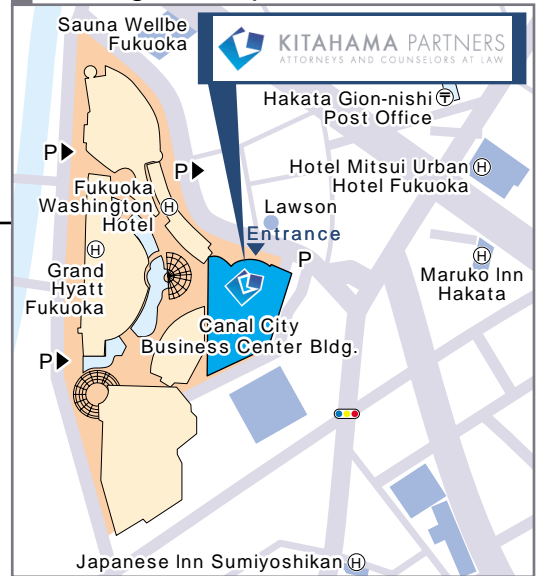

Canal City Business Center Bldg. 4F
1-2-25 Sumiyoshi, Hakata-ku, Fukuoka 812-0018
TEL 092-263-9990
FAX 092-263-9991

Guide Map

Enlarged Map

Access

On Foot

about 10 minutes 'walk
from JR Hakata Station

Hakata Exit Go straight on Hakata Station Road (between Nishi-Nippon City Bank and Fukuoka Bank) Turn left at the intersection in front of Hakata Police Station Canal City Hakata (in front of Washington Hotel)

about 10 minutes 'walk
from Subway
Nakasu-kawabata Station

Subway Nakasu-kawabata Station, Exit No.5
Go straight on Kawabata Shopping Mall
Take an escalator at the end of the Mall
Canal City Hakata (in front of HMV on second floor)

By Car

Canal City Hakata has an aboveground parking lot(5 ~ 8F) and an underground parking lot(B2F). To our office, please use the north entrance, park at the underground lot and go up to the 4th floor by an elevator for Business Center Bldg. in the middle of F zone