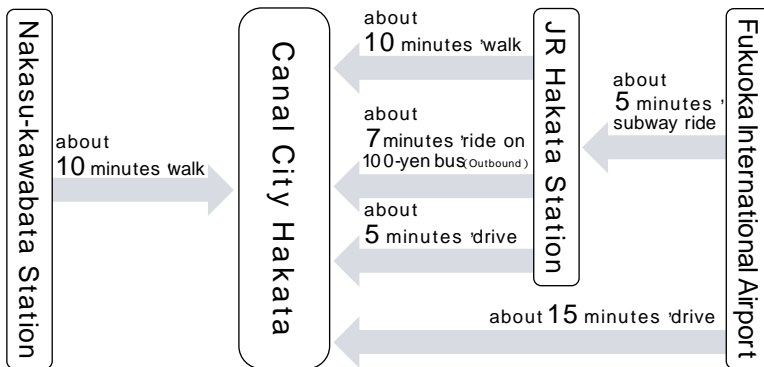

Canal City Business Center Bldg. 4F
1-2-25 Sumiyoshi, Hakata-ku, Fukuoka 812-0018
TEL 092-263-9990
FAX 092-263-9991

Guide Map

Enlarged Map

Access

On Foot

about 10 minutes 'walk
from JR Hakata Station

Hakata Exit Go straight on Hakata Station Road (between Nishi-Nippon City Bank and Fukuoka Bank) Turn left at the intersection in front of Hakata Police Station Canal City Hakata (in front of Washington Hotel)

about 10 minutes 'walk
from Subway
Nakasu-kawabata Station

Subway Nakasu-kawabata Station, Exit No.5
Go straight on Kawabata Shopping Mall
Take an escalator at the end of the Mall
Canal City Hakata (in front of HMV on second floor)

By Car

Canal City Hakata has an aboveground parking lot(5 ~ 8F) and an underground parking lot(B2F). To our office, please use the north entrance, park at the underground lot and go up to the 4th floor by an elevator for Business Center Bldg. in the middle of F zone