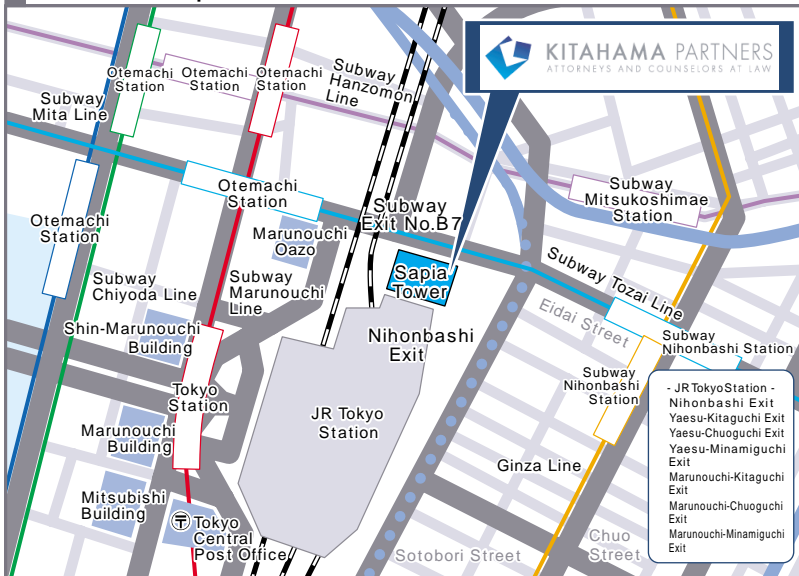

## Guide Map

## By JR Line

30 seconds' walk from Tokyo Station of JR Line (Nihonbashi Exit)

## By Metro

- 5 minutes' walk from Nihonbashi Station of Subway Ginza Line and Tozai Line (Exit No.A3)
- Directly connected from Otemachi Station of Subway Tozai Line, Hanzomon Line, Marunouchi Line, Chiyoda Line and Toei Mita Line (Exit No.B7)
- 4 minutes' walk from Mitsukoshimae Station of Subway Hanzomon Line (Exit No.B2)
- 6 minutes' walk from Tokyo Station of Subway Marunouchi Line